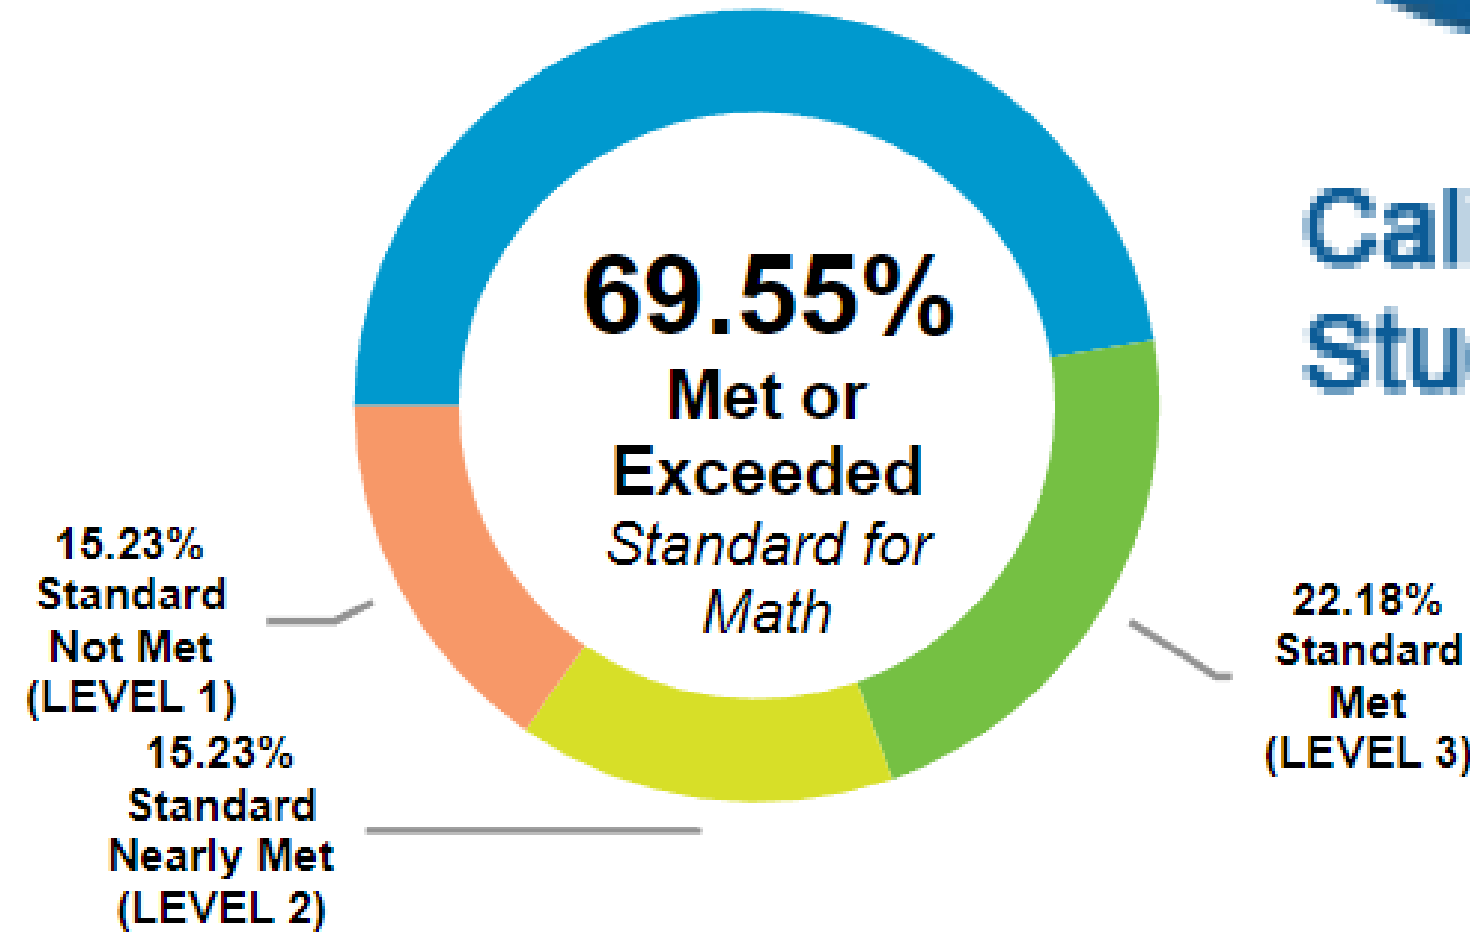

Standard Exceeded (LEVEL 4)

California Assessment of Student Performance and Progress